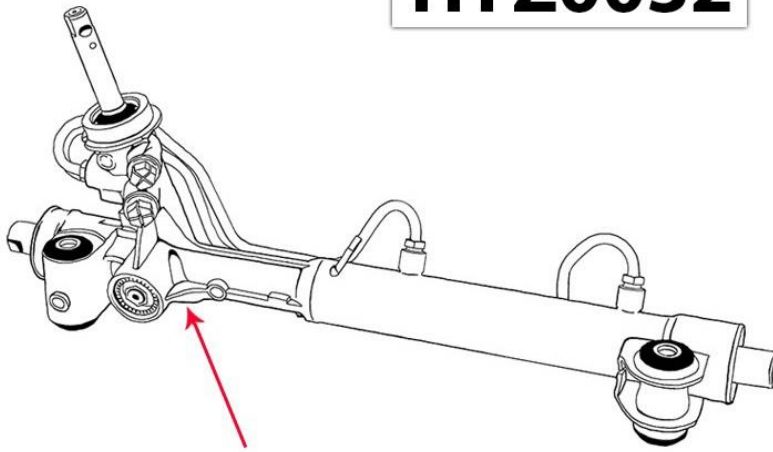

Tool for mantling and dismantling of steering box pinion nut Part No. HYZ0032

HYZ0032

Application

FORD Fiesta V 2001-2009 (to 2004) Visteon; FORD Fusion 1.2, 1.4, 1.4TDCI, 1.6TDCI 2005-2012 (to 2004) Visteon; MAZDA 2 2003-2007 (to 2004) Visteon; HYUNDAI Solaris 2011-; KIA Rio III 2011-; FORD C-MAX 2004-2010, no sensor; FORD Focus II 2004-2011, no sensor; FORD Fiesta V 2001-2009 (with 11/2004), TRW; FORD Fusion 1.2, 1.4, 1.6, 1.4TDCi 2002-2012 (with 11/2004), TRW; SEAT Toledo 1991-2006 (number of teeth : 22 Height rod: 25 mm) TRW; SEAT Cordoba 1993-2002 (number of teeth : 22 Height rod: 25 mm) TRW; SEAT Ibiza 1993-2006 (number of teeth : 22 Height rod: 25 mm) TRW; VW Golf 1983-2000 (number of teeth : 22 Height rod: 25 mm) TRW; VW Vento 1991-1998 (number of teeth : 22 Height rod: 25 mm) TRW; VW Caddy 1995-2004 (number of teeth : 22 Height rod: 25 mm) TRW; VW Jetta 1984-1992 (number of teeth : 22 Height rod: 25 mm) TRW; VW Passat B3, B4 1988-1997 (number of teeth : 22 He

FITS THE FOLLOWING

Rack part number	Crossreferences	Application
ATGR27171RB	VAG 5C1422055D, 5C1422055Q, 5C1422055J, 5C1422055P, 5C1422055Q, 5C1422055R, 5C1422055J, 5C1422055F, 5C1422055D, 5C1422055F, 5C1422055R, 5C1422055P	Volkswagen Jetta VI (2010-2015)
ATGE41691RB	GENERAL MOTORS	Chevrolet Camaro V Chevrolet Camaro V Restyling (2013-2015)